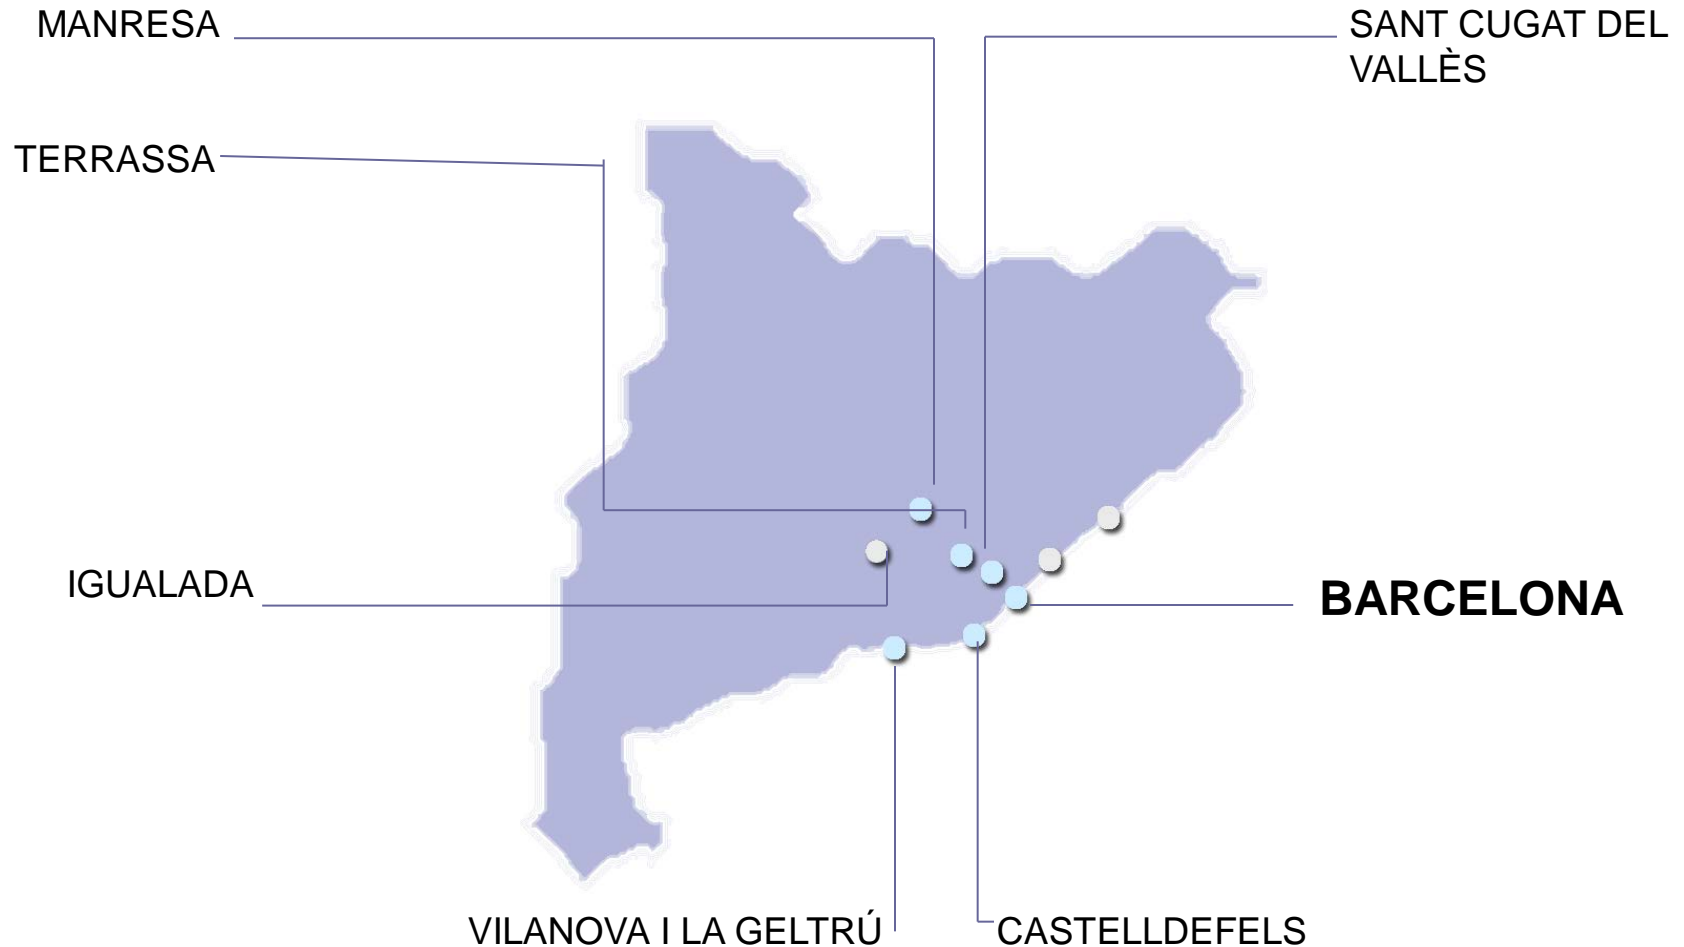

digital!

Where can you find us?